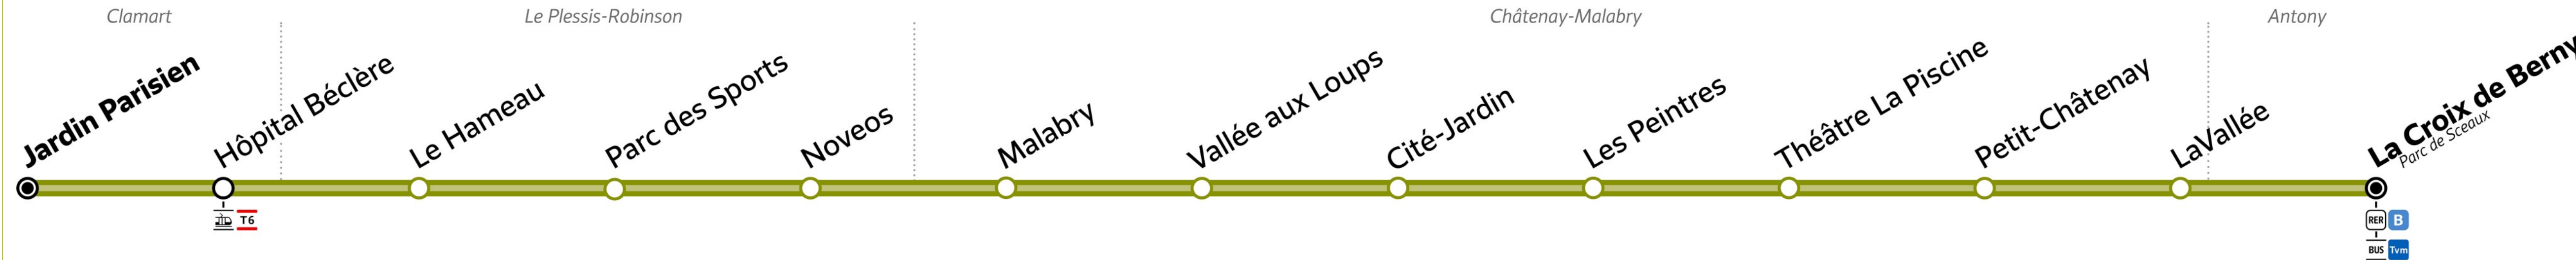

T10

Paris tram line T10

Jardin Parisien to La Croix de Berny tramway route map with stops and main transport connections

Via - EUtouring.com
Reproduced with Permission

helping you discover more of Paris

Paris Public Transport

Related transport maps

- [Paris Metro Maps](#)
- [RER train lines](#)
- [Paris buses](#)
- [Tramway lines](#)
- [CDG Airport shuttle services](#)
- [Orly Airport shuttle services](#)

[Paris Transport Systems](#)

ZONE TARIFAIRE 3