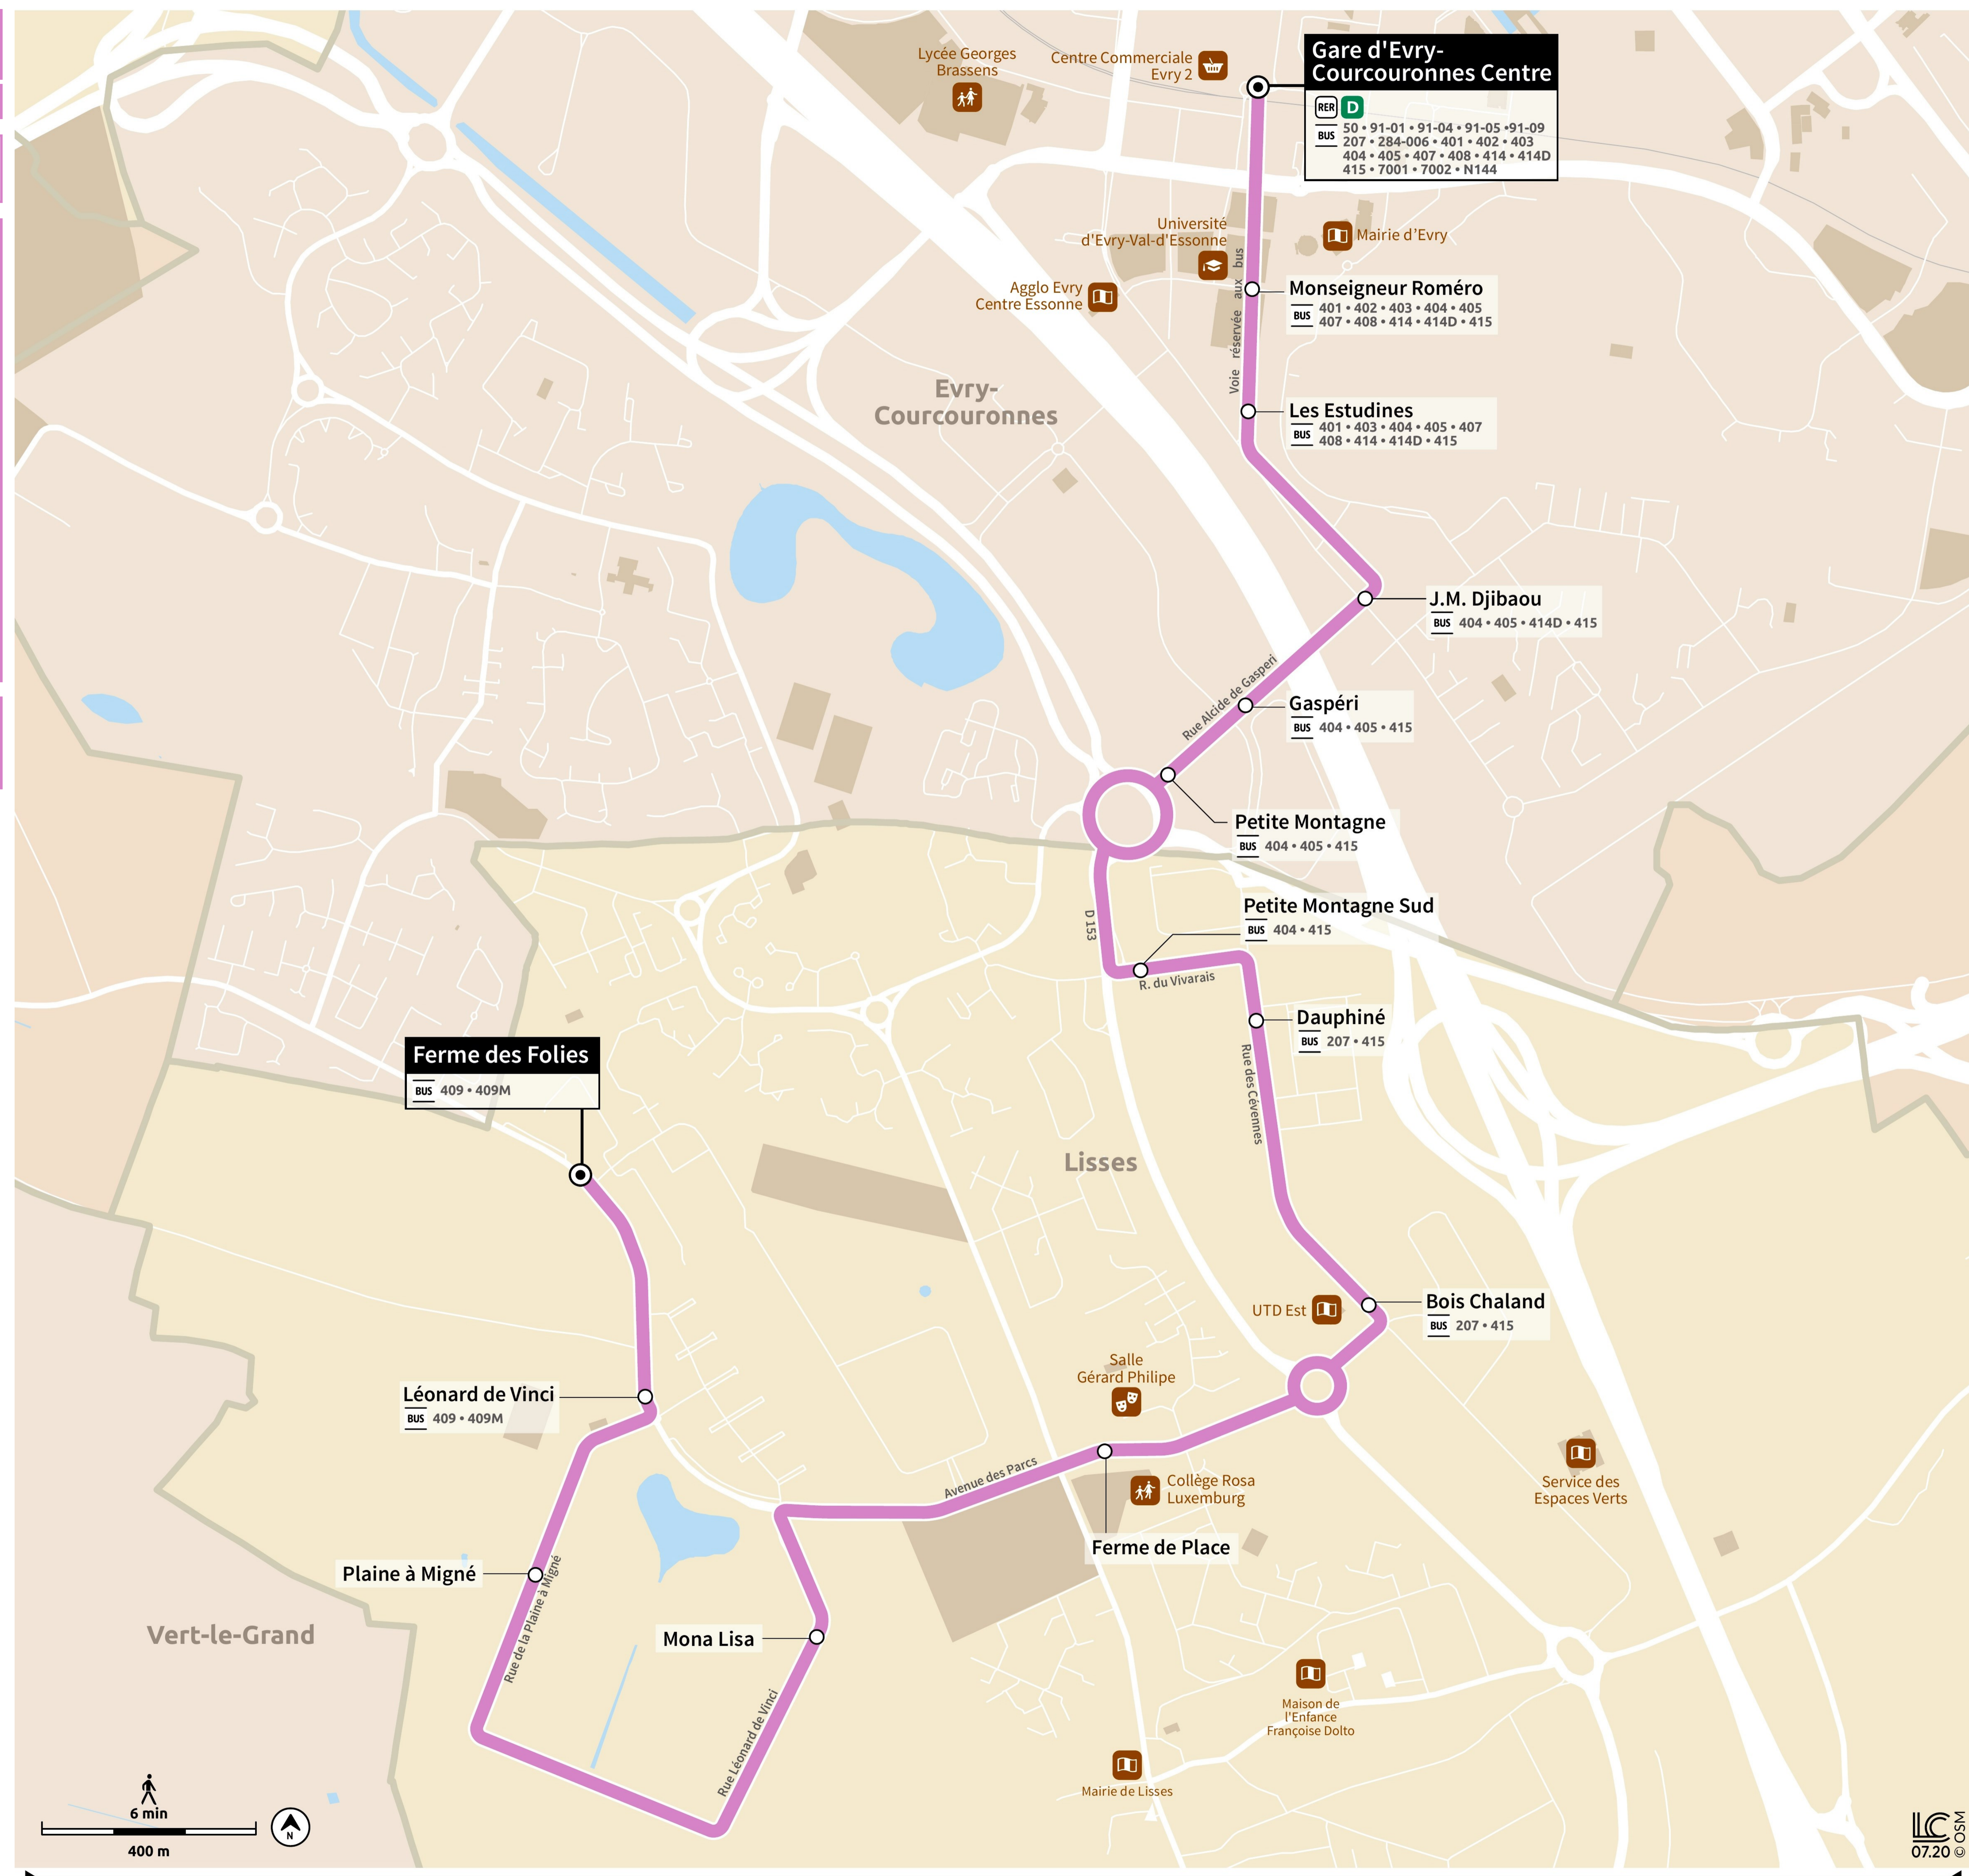

# Paris Tice bus 416 map

Tice 416 geographical bus route map from Gare d'Evry-Courcouronnes Centre to Ferme des Folies with bus stops and transport connections

**BUS** **416**  
Paris Public Transport

## Paris Transport Systems

## Related transport maps

- Paris Metro Maps
- RER train lines
- Paris buses
- Paris night buses
- Tramway lines
- Batobus river bus
- Velib bike hire
- CDG Airport shuttle services
- Orly Airport shuttle services

EUtouring.com  
discovering more of Paris France

ZONE 5

ZONE 5