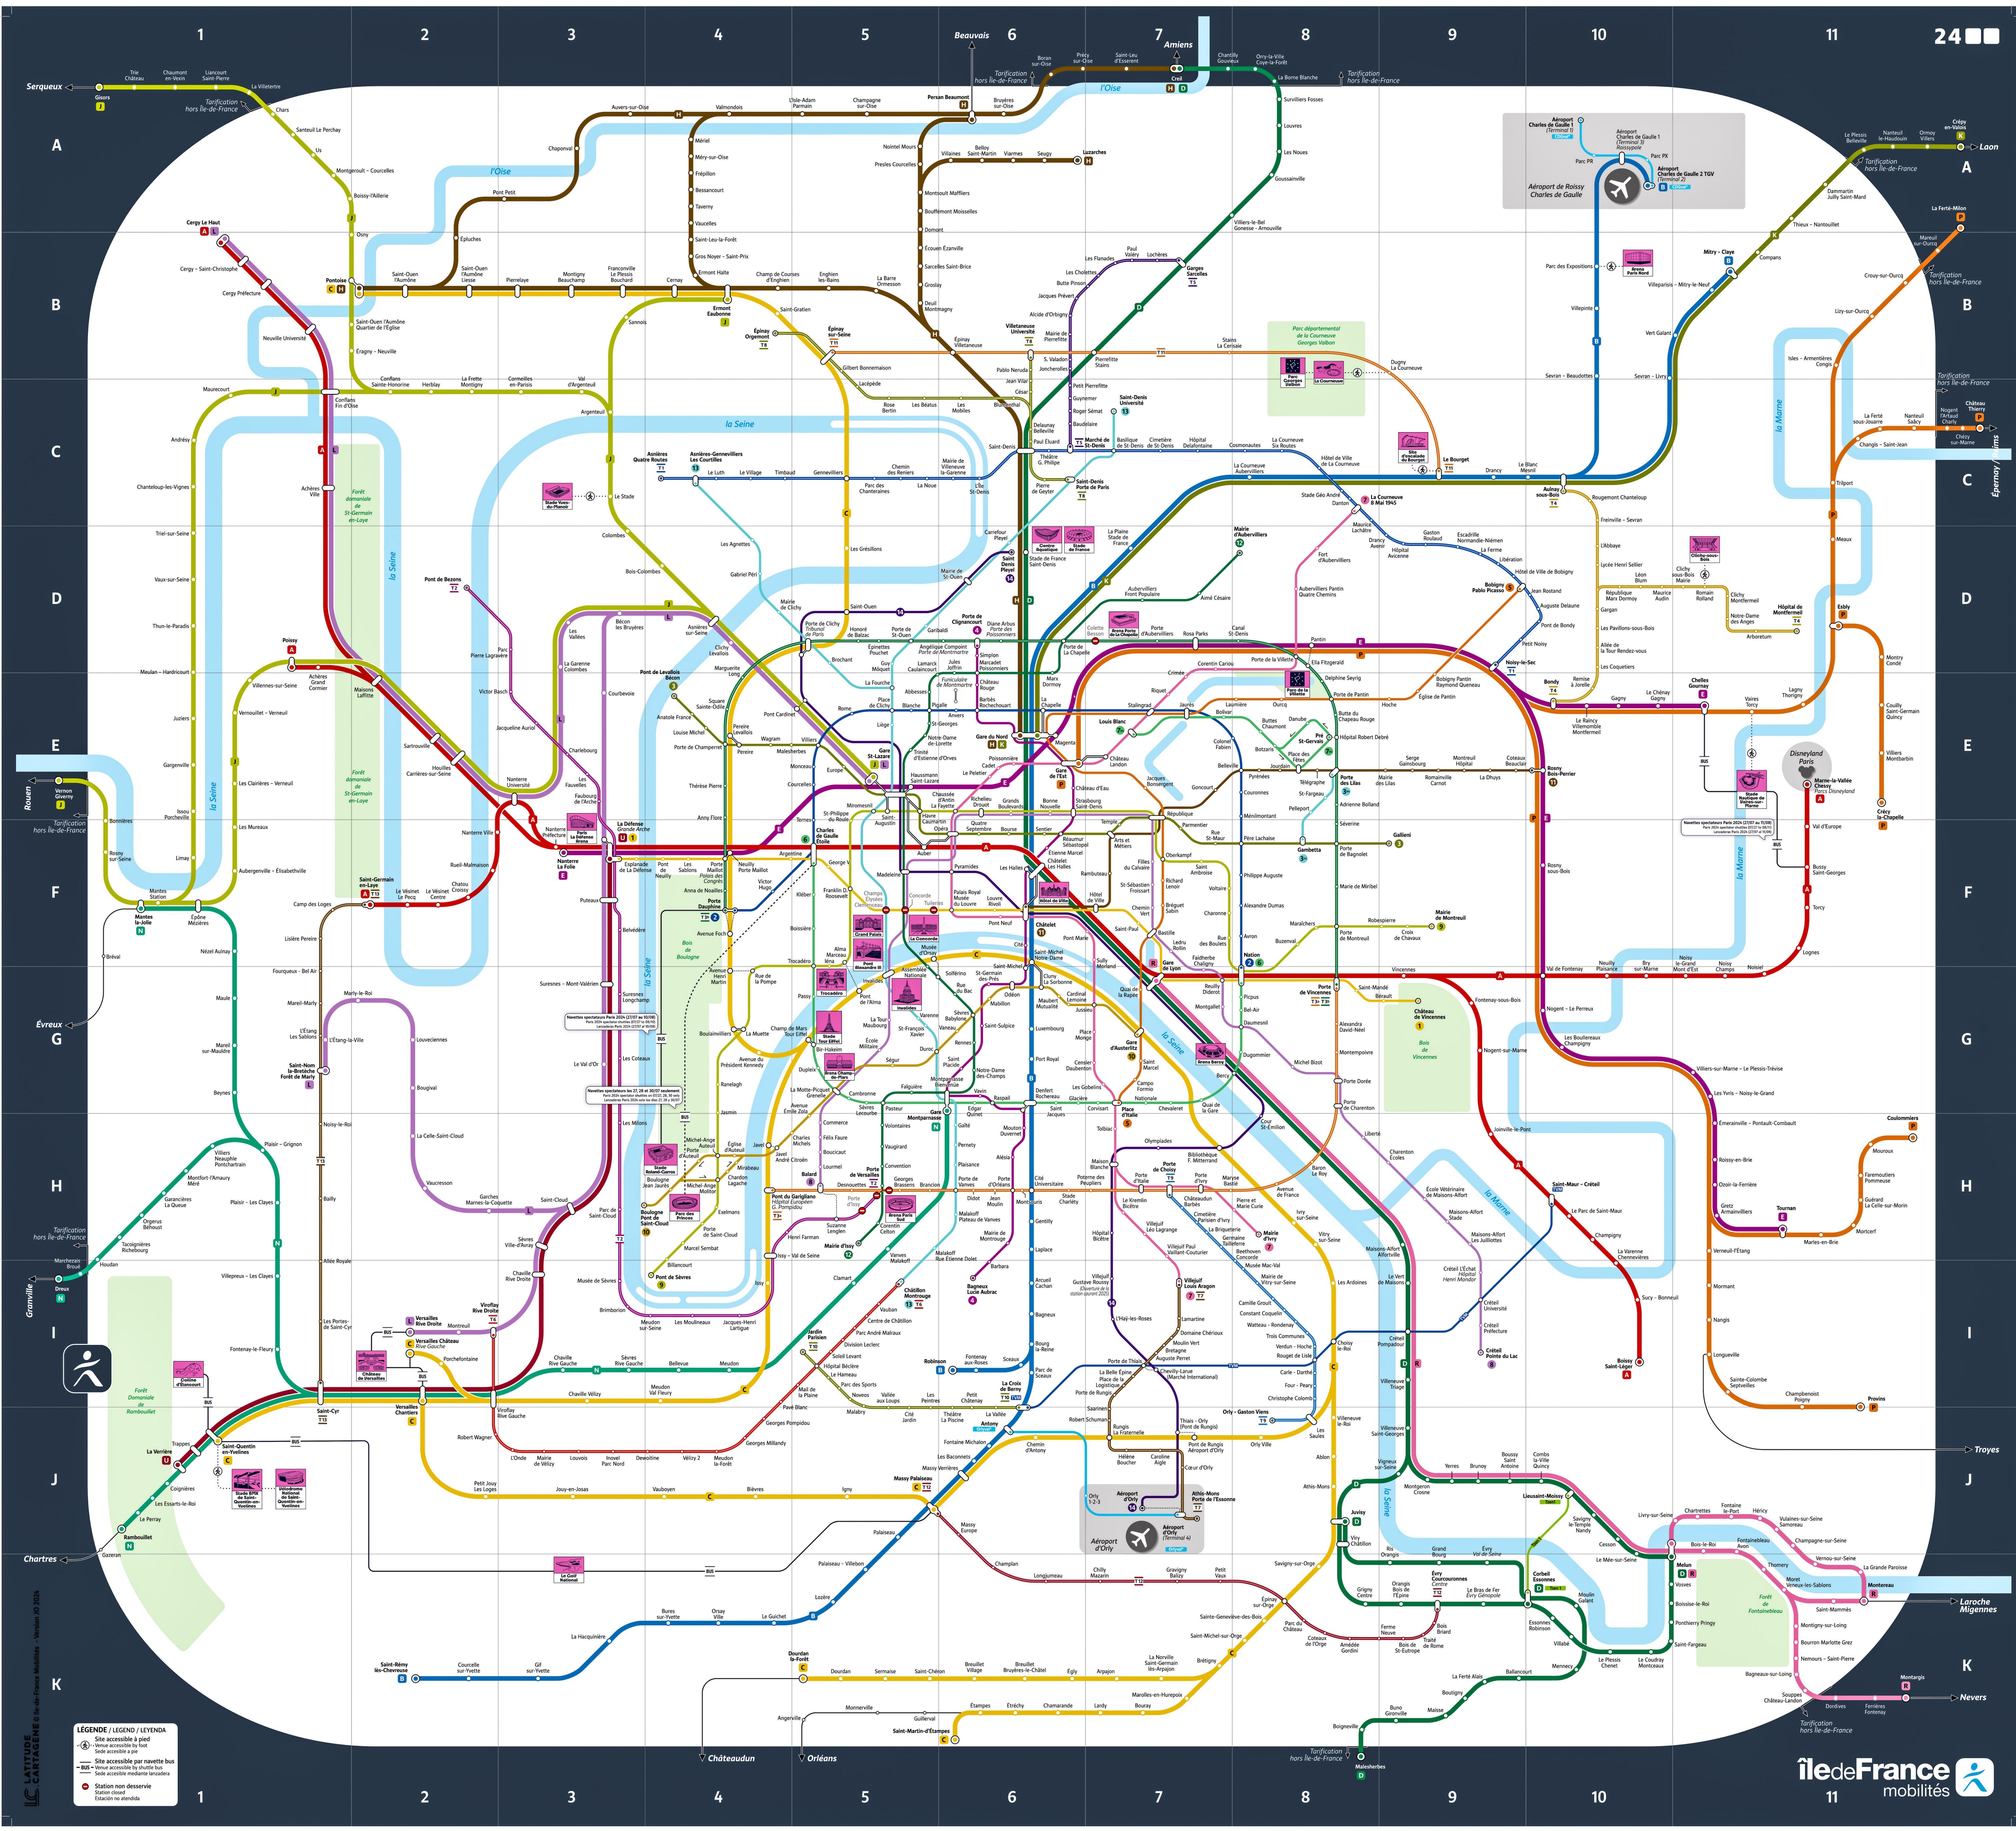

Paris 2024 Olympics venue transport options

Map showing Paris 2024 Olympic venue locations along with main public transport options

Paris 2024

RER M T BUS

Paris transport systems

Below are direct button links for the latest detailed maps for each individual transport line showing stops and connections.

Paris Metro lines

Related Paris transport lines

Paris Trains and RER lines

Paris Tramways

1. Related Paris transport systems
2. Paris Metro Maps
   - RER train lines
   - Paris buses
   - Paris night buses
   - Tramway lines
   - Batobus river bus
   - Velib bike hire
   - CDG Airport shuttle services
   - Orly Airport shuttle services