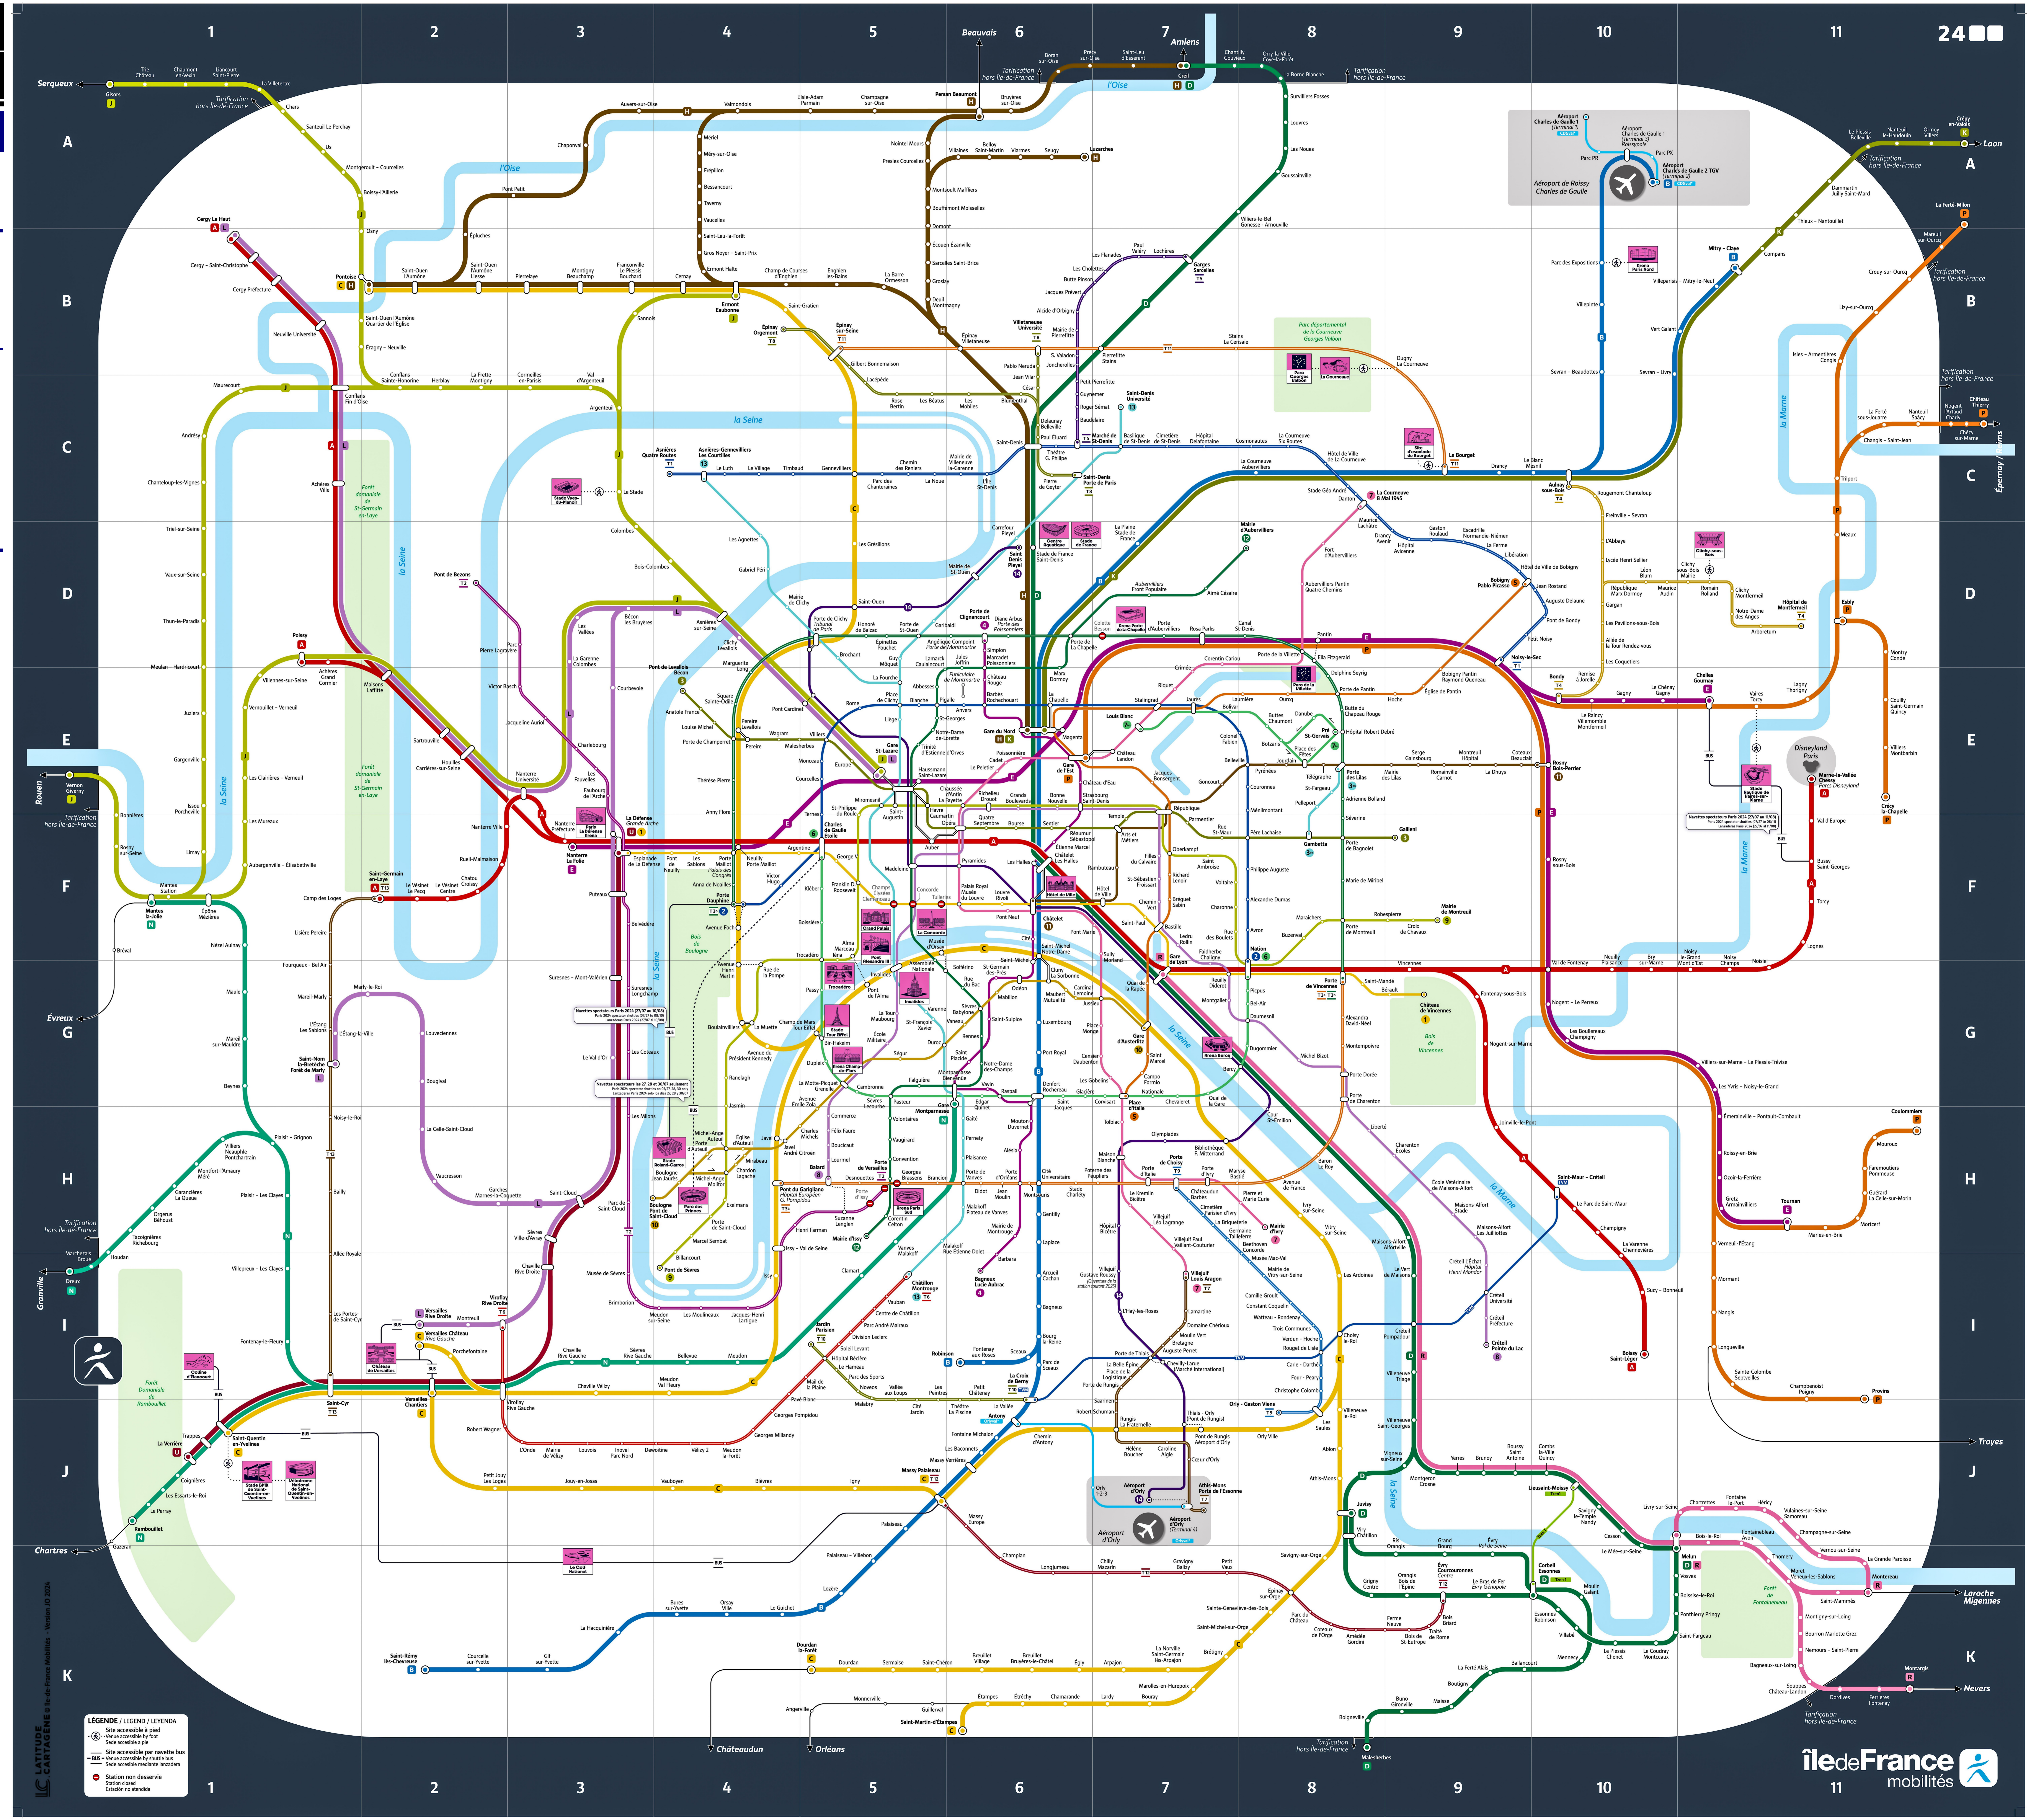

Paris 2024

RER M T BUS

Paris transport systems
Below are direct button links for the latest detailed maps for each individual transport line showing stops and connections.

Paris Metro lines

M 1 2 3 3bis 4 5 6 7 7bis 8 9 10 11 12 13 14 15

Related Paris transport lines

Paris Trains and RER lines
H J K L N P R U
RER A B C D E

Paris Tramways
T1 T2 T3a T3b T4 T5 T6 T7 T8 T9 T10 T11 T12 T13

Related Paris transport systems

- M Paris Metro Maps
- RER RER train lines
- BUS Paris buses
- N Paris night buses
- T Tramway lines
- Batobus batobus river bus
- Velib Velib bike hire
- CDG CDG Airport shuttle services
- ORY Only Airport shuttle services