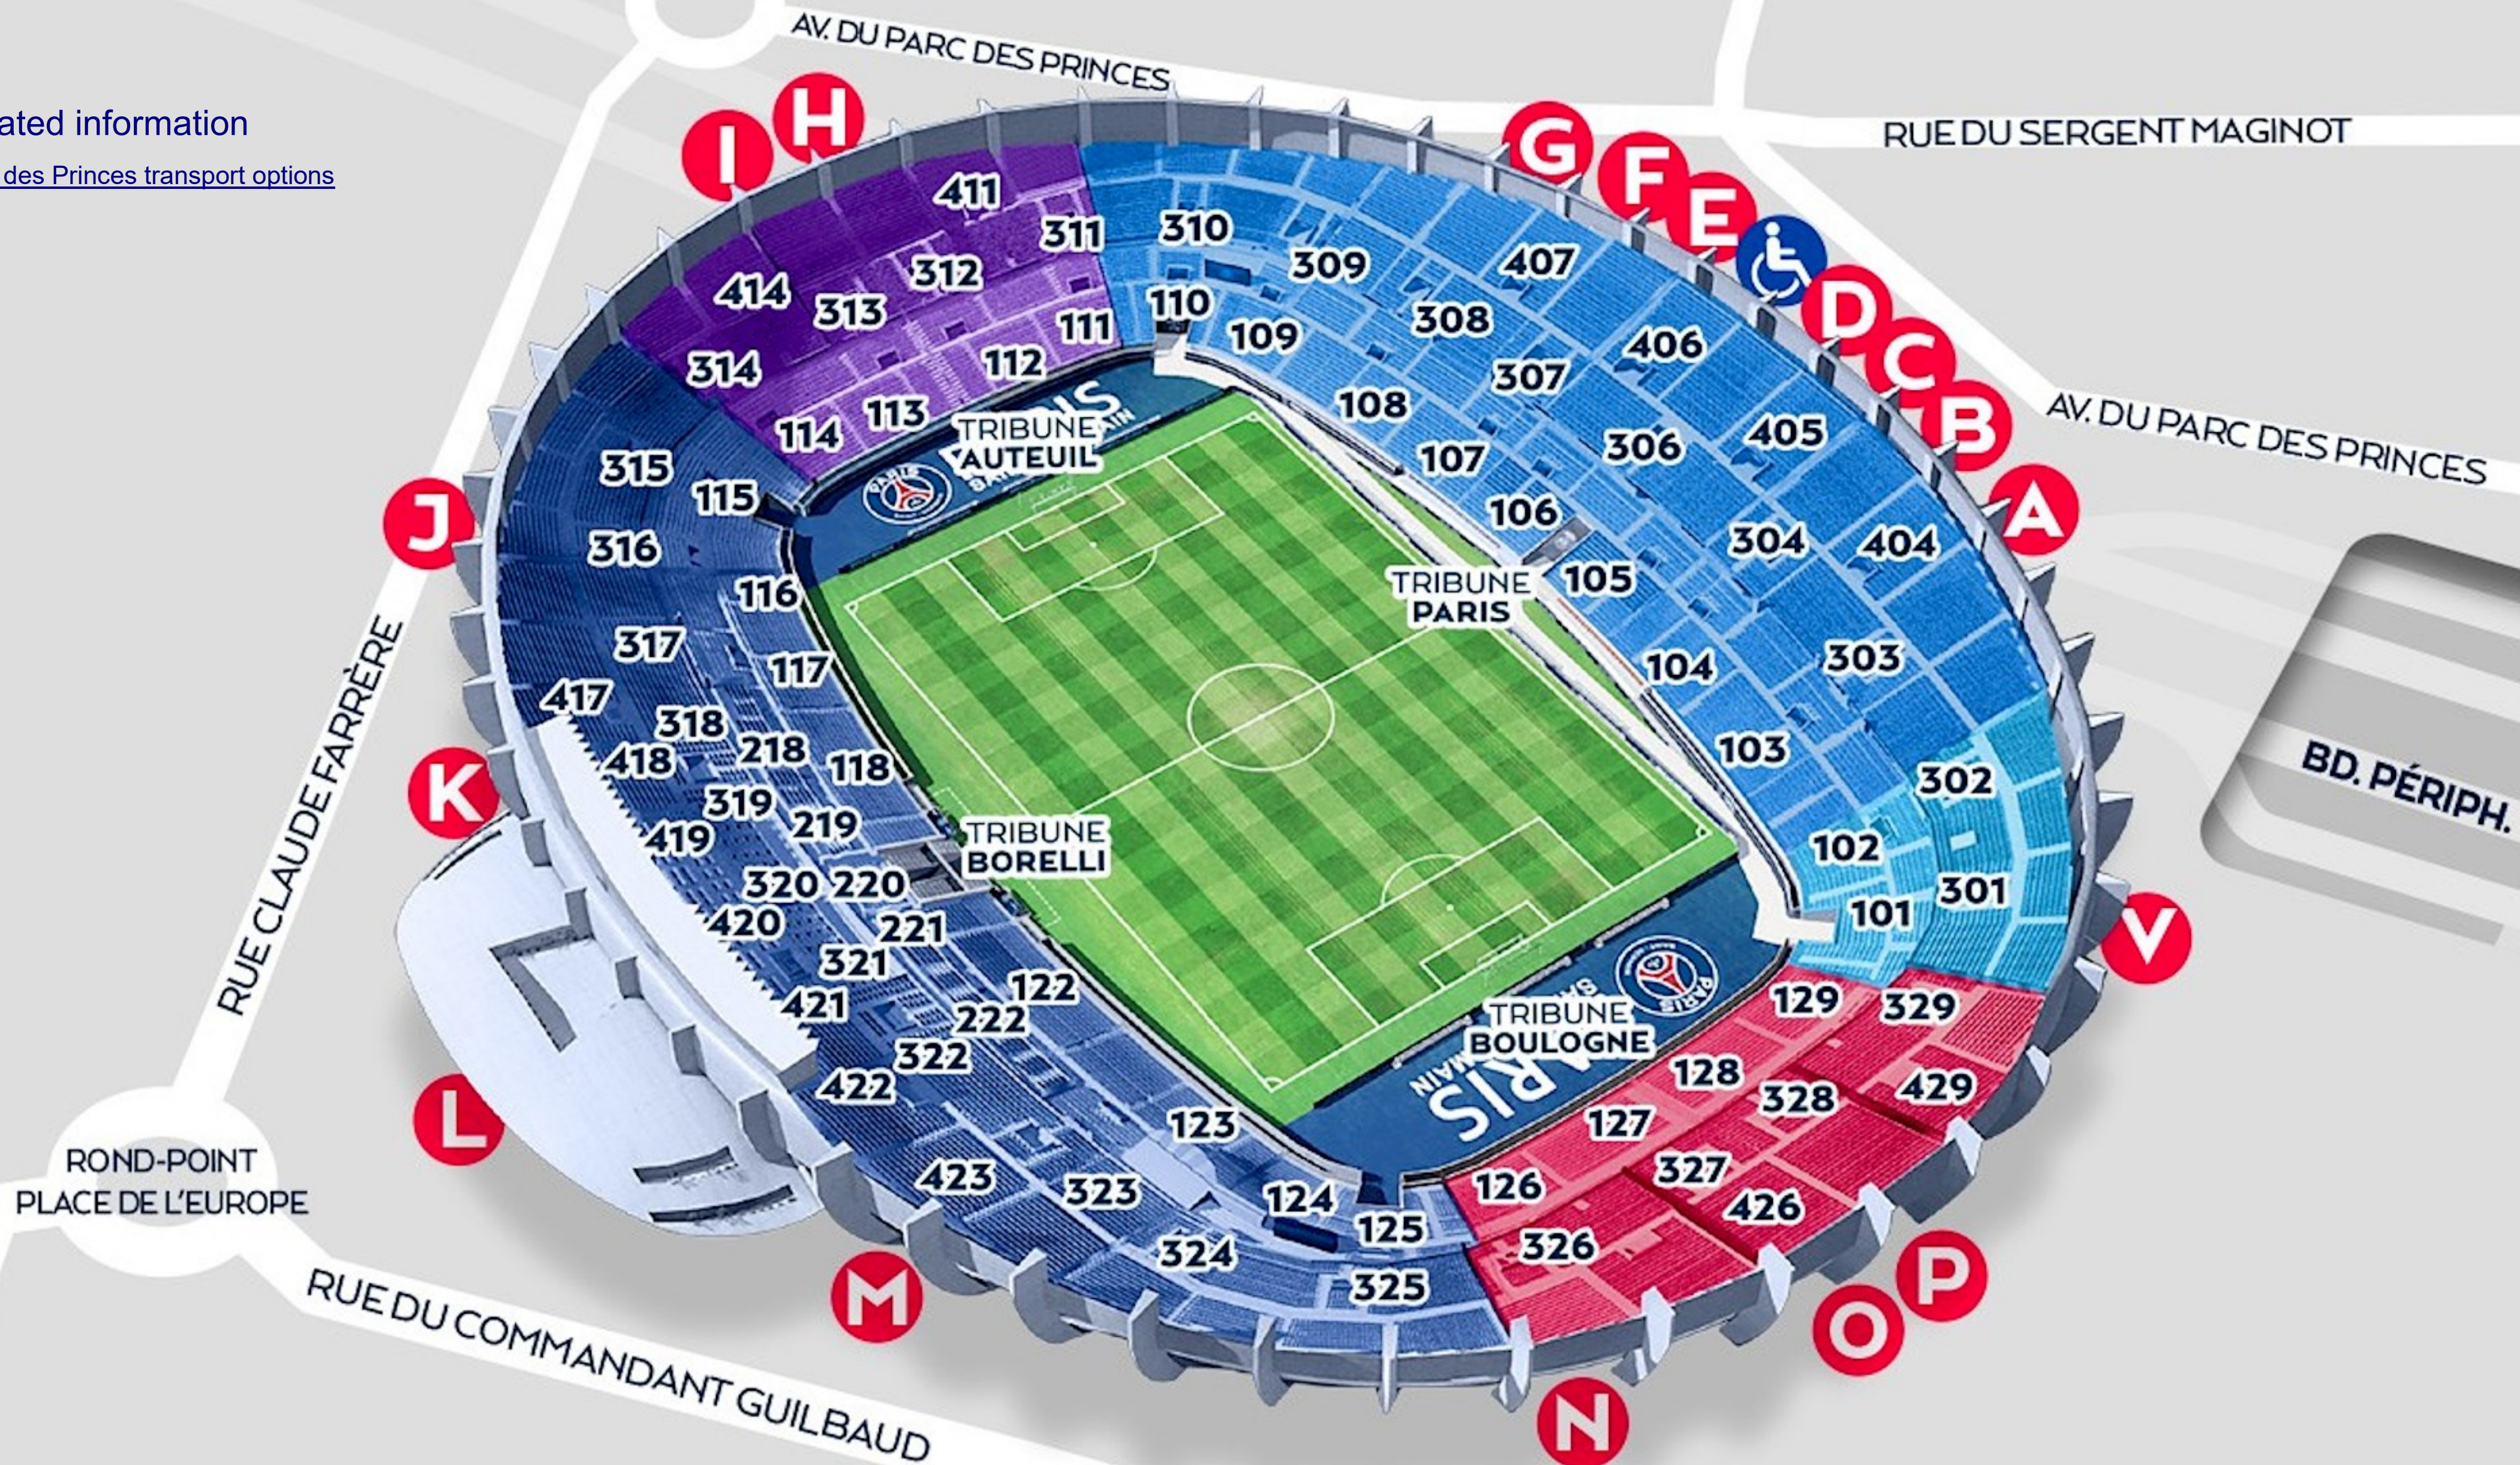

Parc des Princes stadium plan

Paris Parc des Princes football stadium plans of seating areas and numbers plus entrance gates and disabled access points.

Related information

[Parc des Princes transport options](#)

Paris tourist information

www.eutouring.com

Related Paris transport maps

- [Paris Metro Maps](#)
- [Orly Airports shuttle services](#)
- [CDG Airport shuttle services](#)
- [RER train lines](#)
- [Paris tramway lines](#)
- [Paris buses](#)