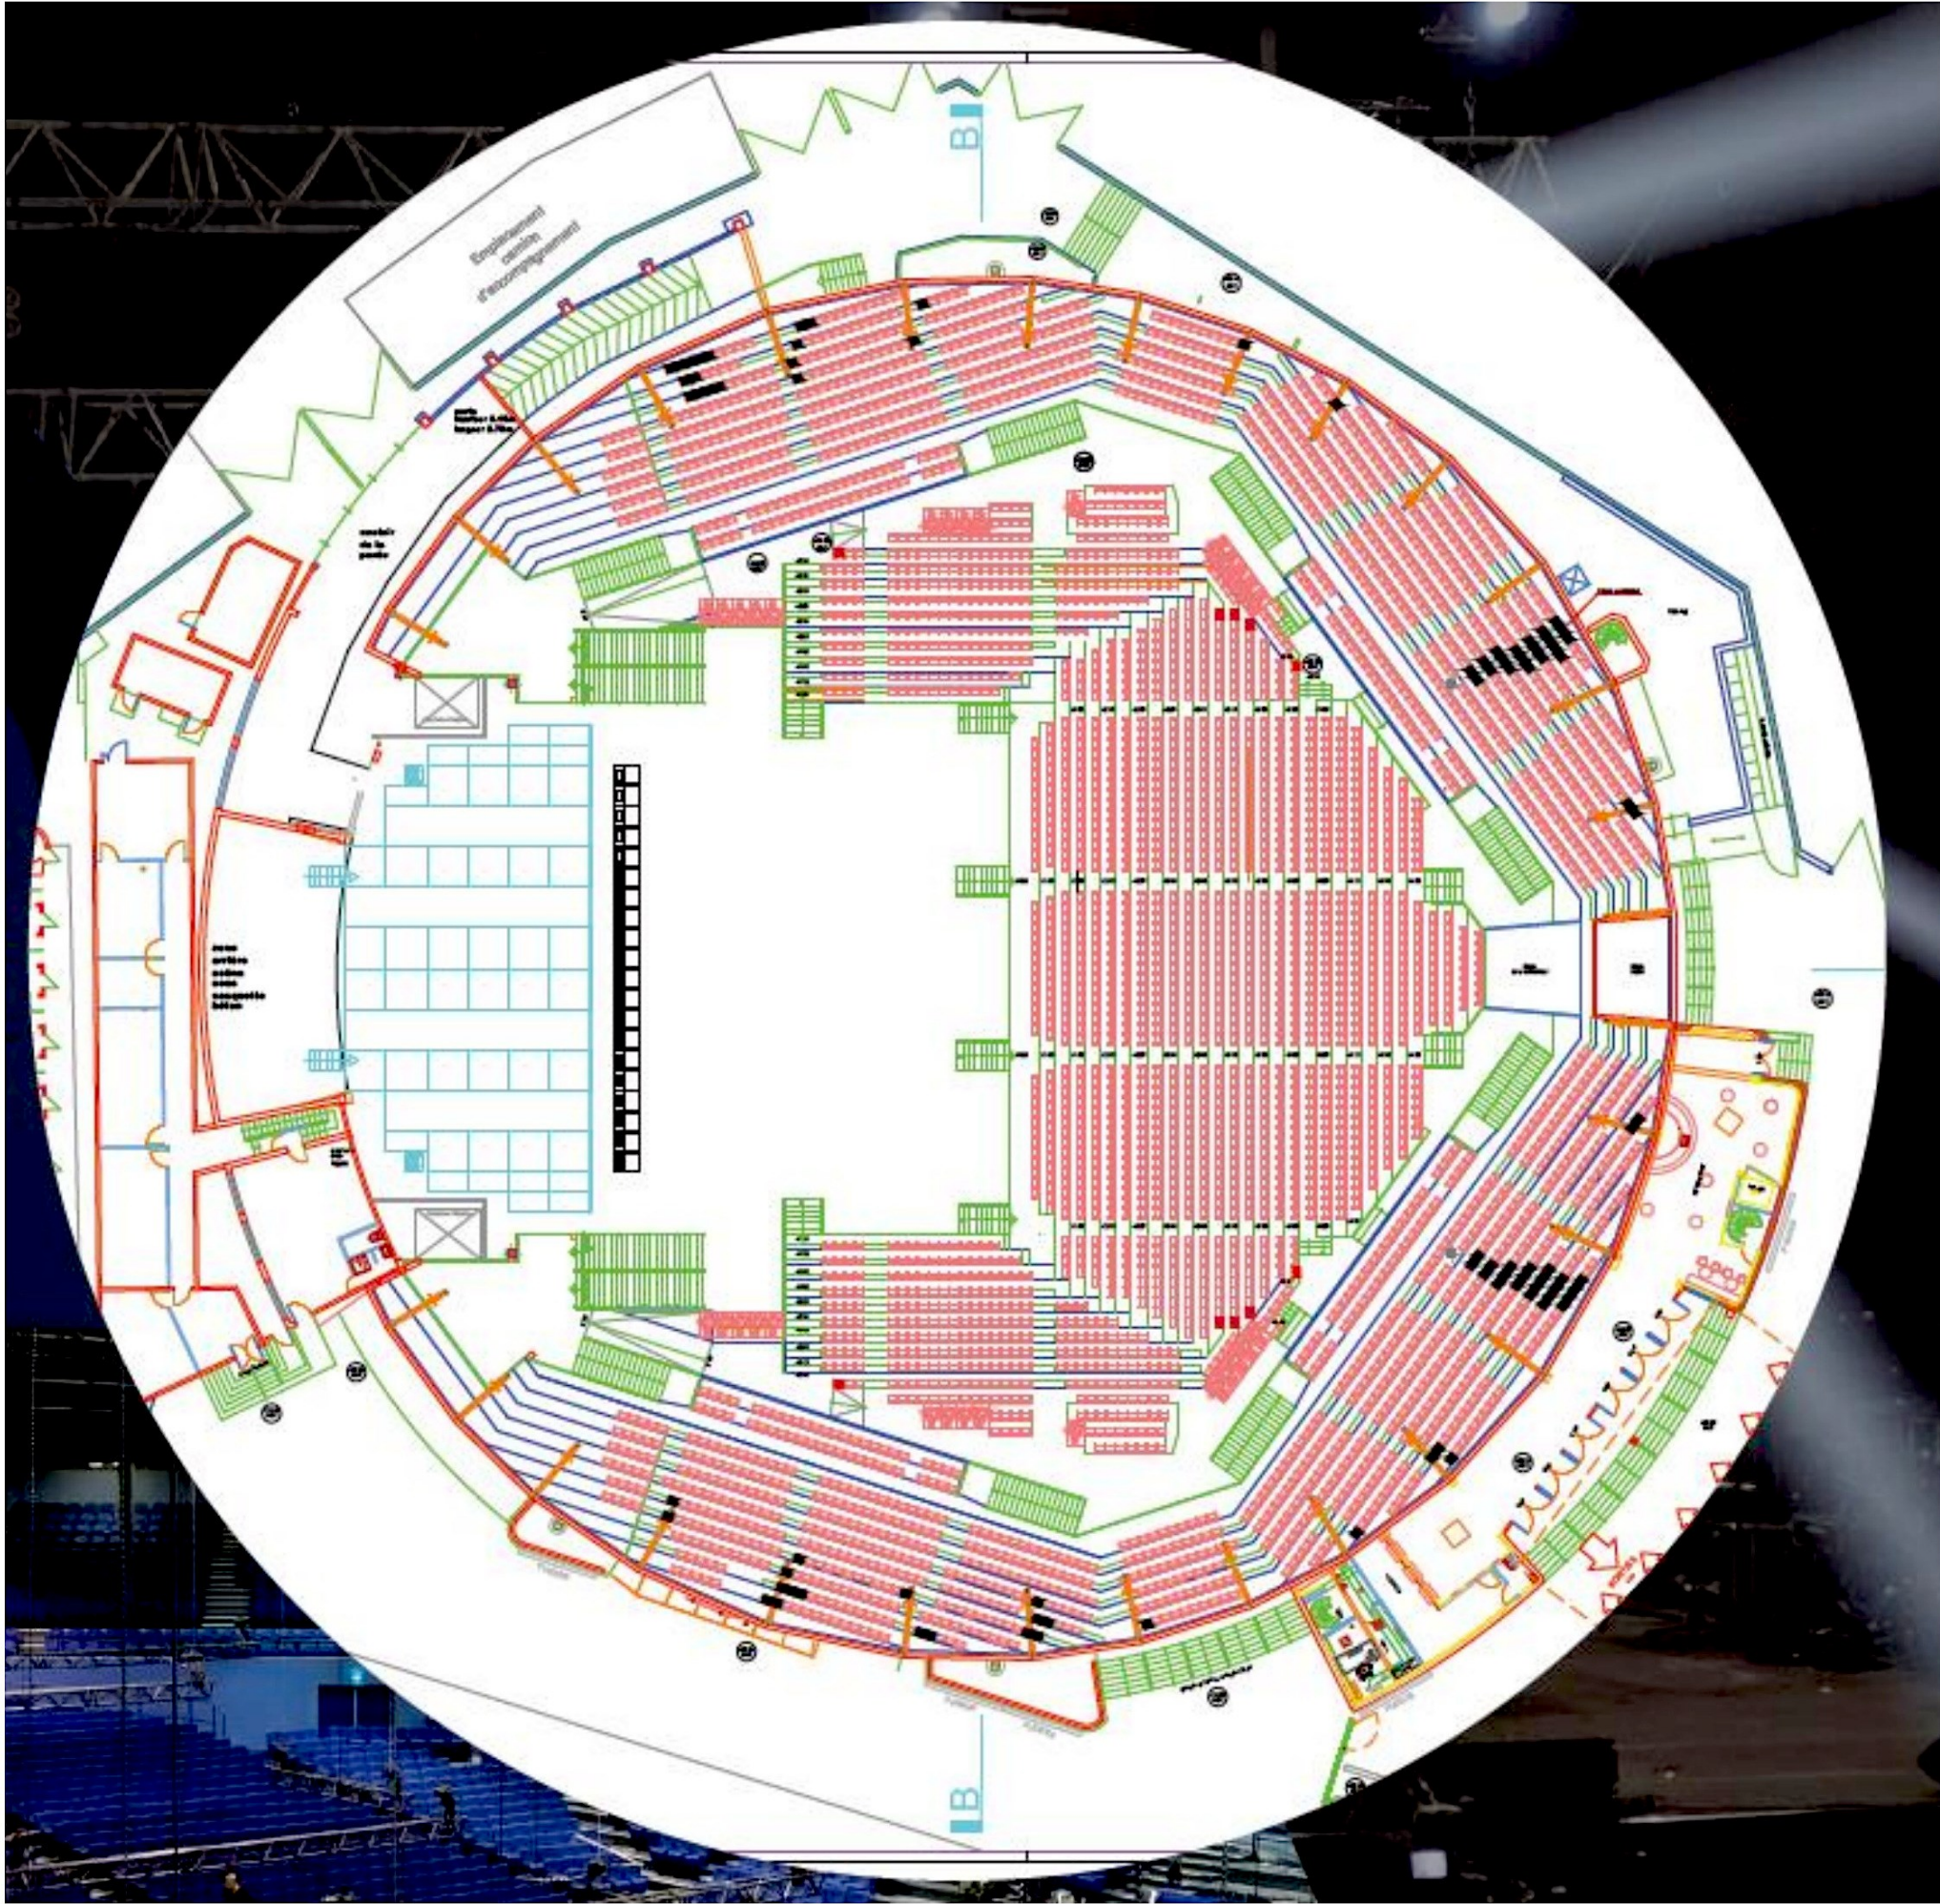

5 100 places – Assis/Debout (fosse 1 700 places)

4 300 places – Assises

Le Dome de Paris related information

[Dome de Paris transport options](#)

2 000 places – Assises

1 500 à 4 600 places – Assises

Related Paris transport maps