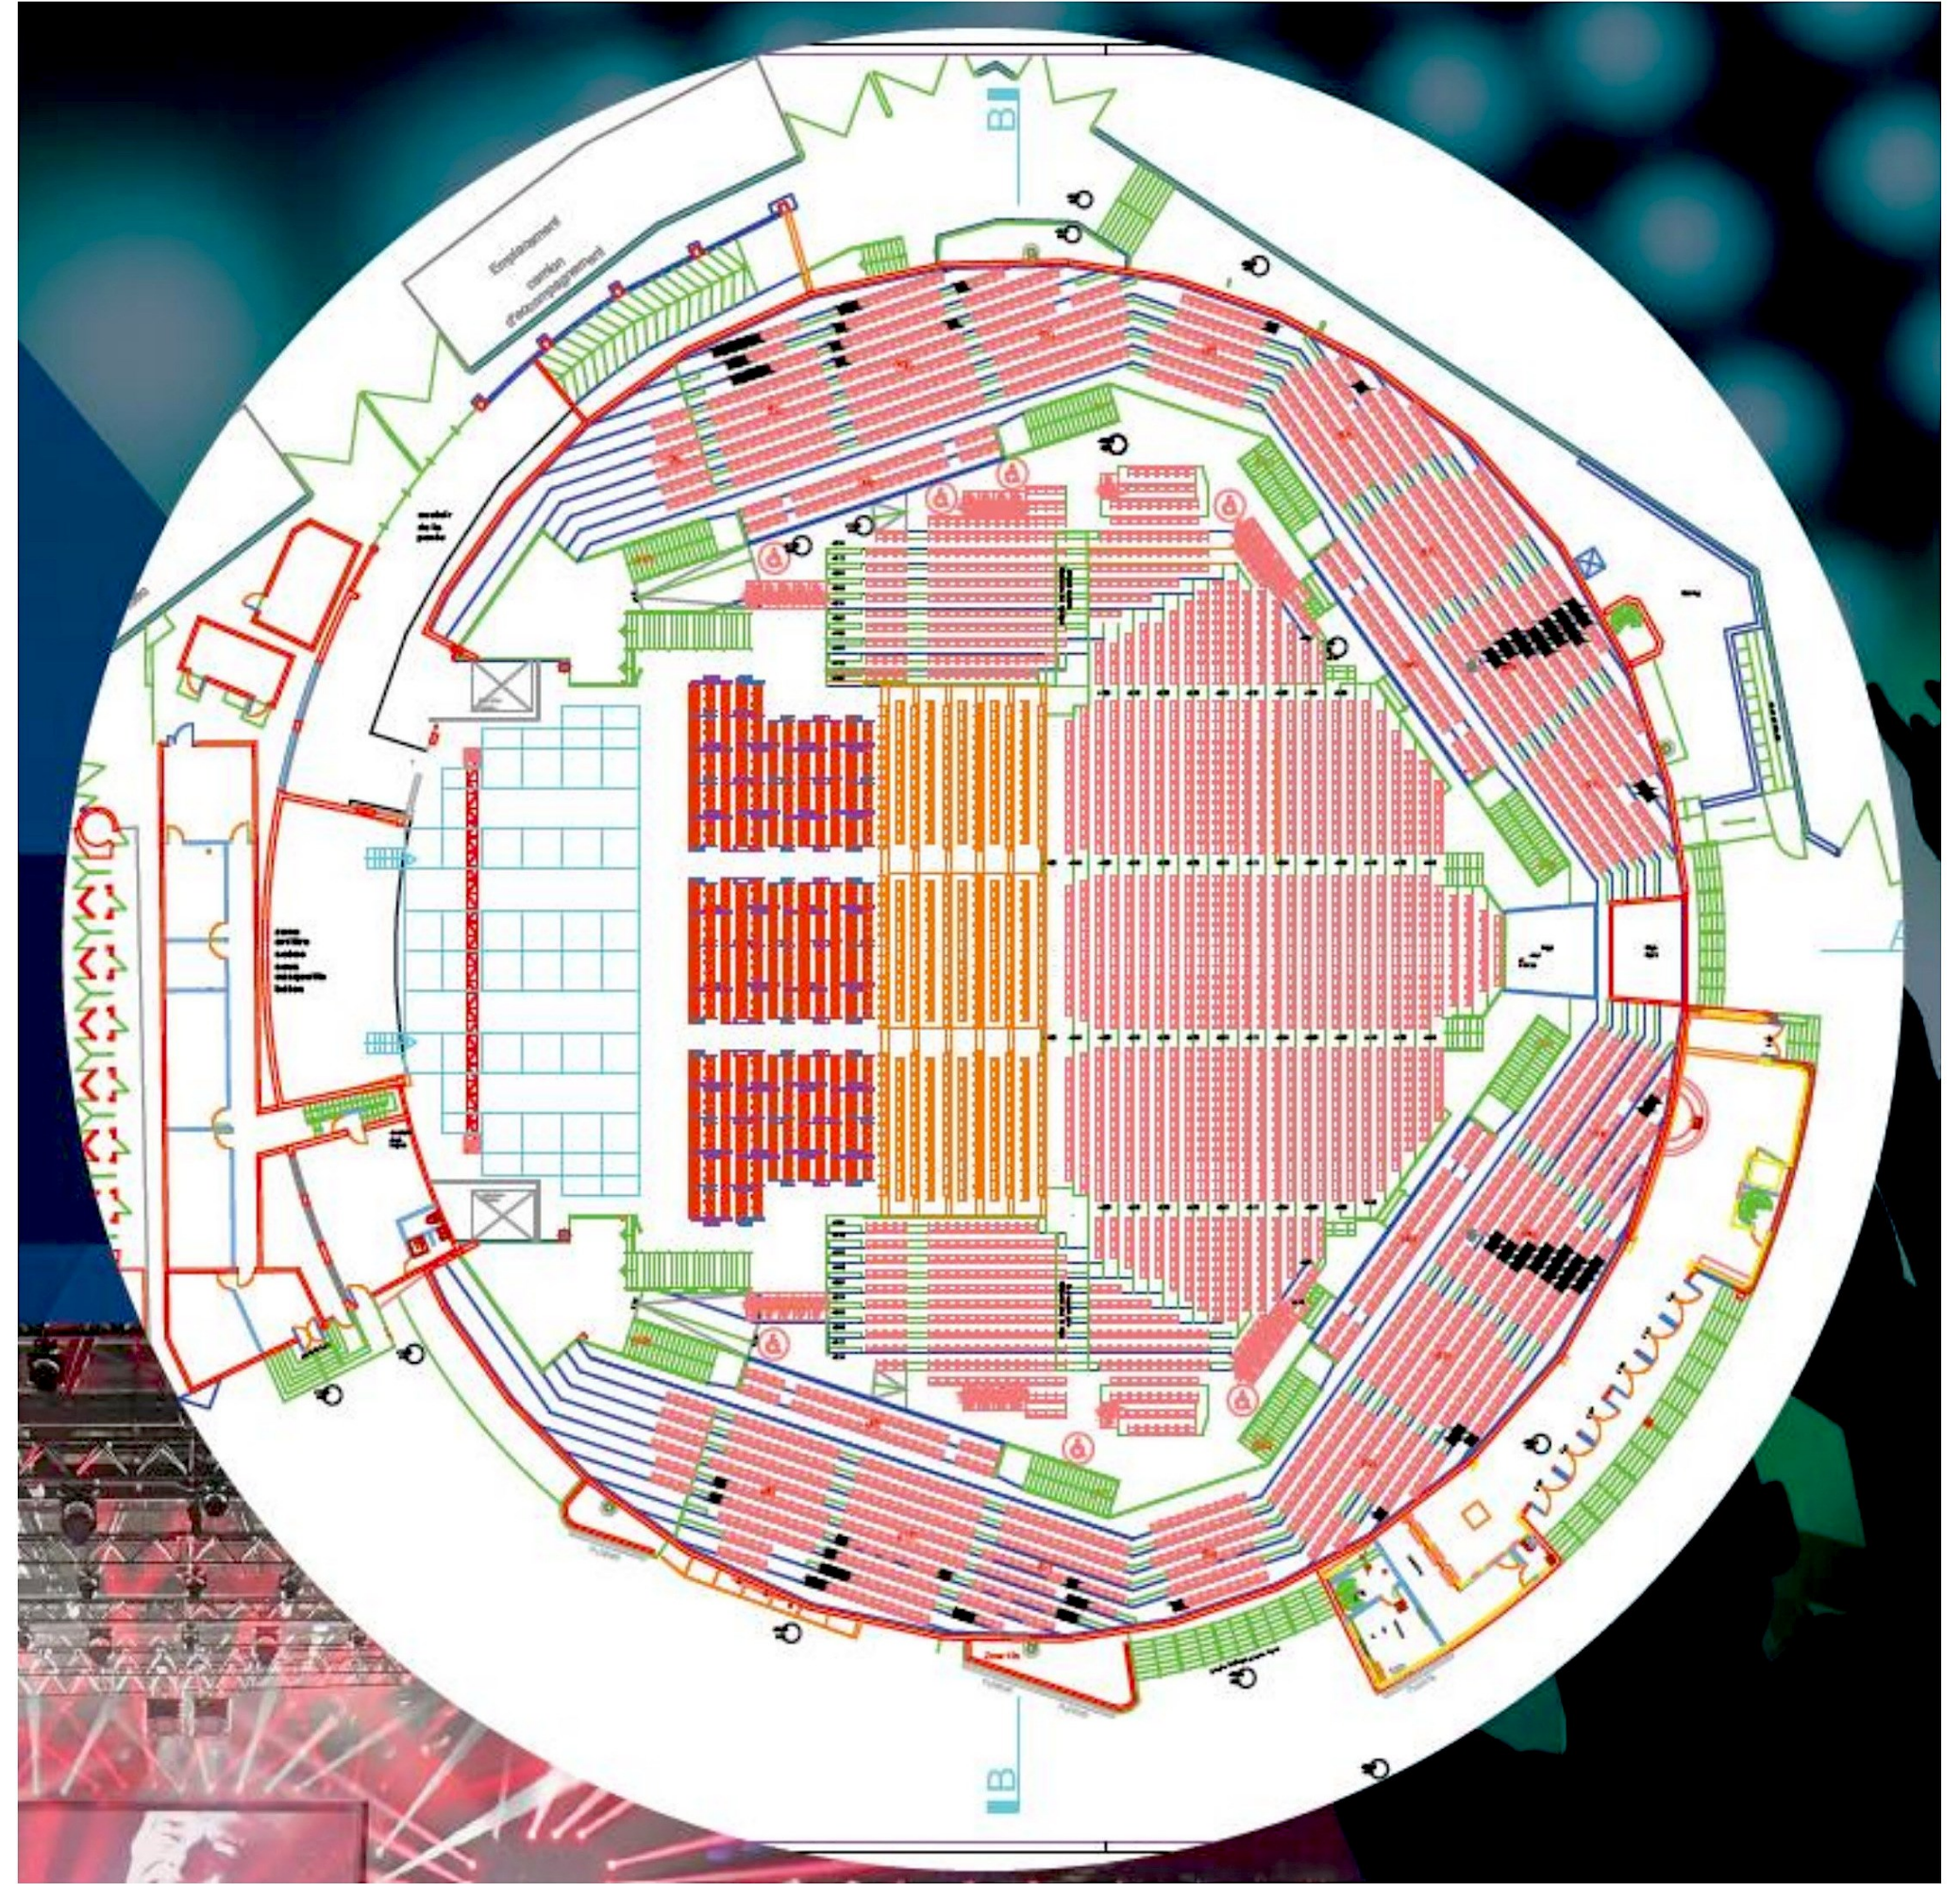

5 100 places – Assis/Debout (fosse 1 700 places)

4 300 places – Assises

Le Dome de Paris related information

[Dome de Paris transport options](#)

2 000 places – Assises

1 500 à 4 600 places – Assises

Related Paris transport maps

- Paris Metro Maps
- Only Airport shuttle services
- CDG Airport shuttle services
- RER train lines
- Paris tramway lines
- Paris buses