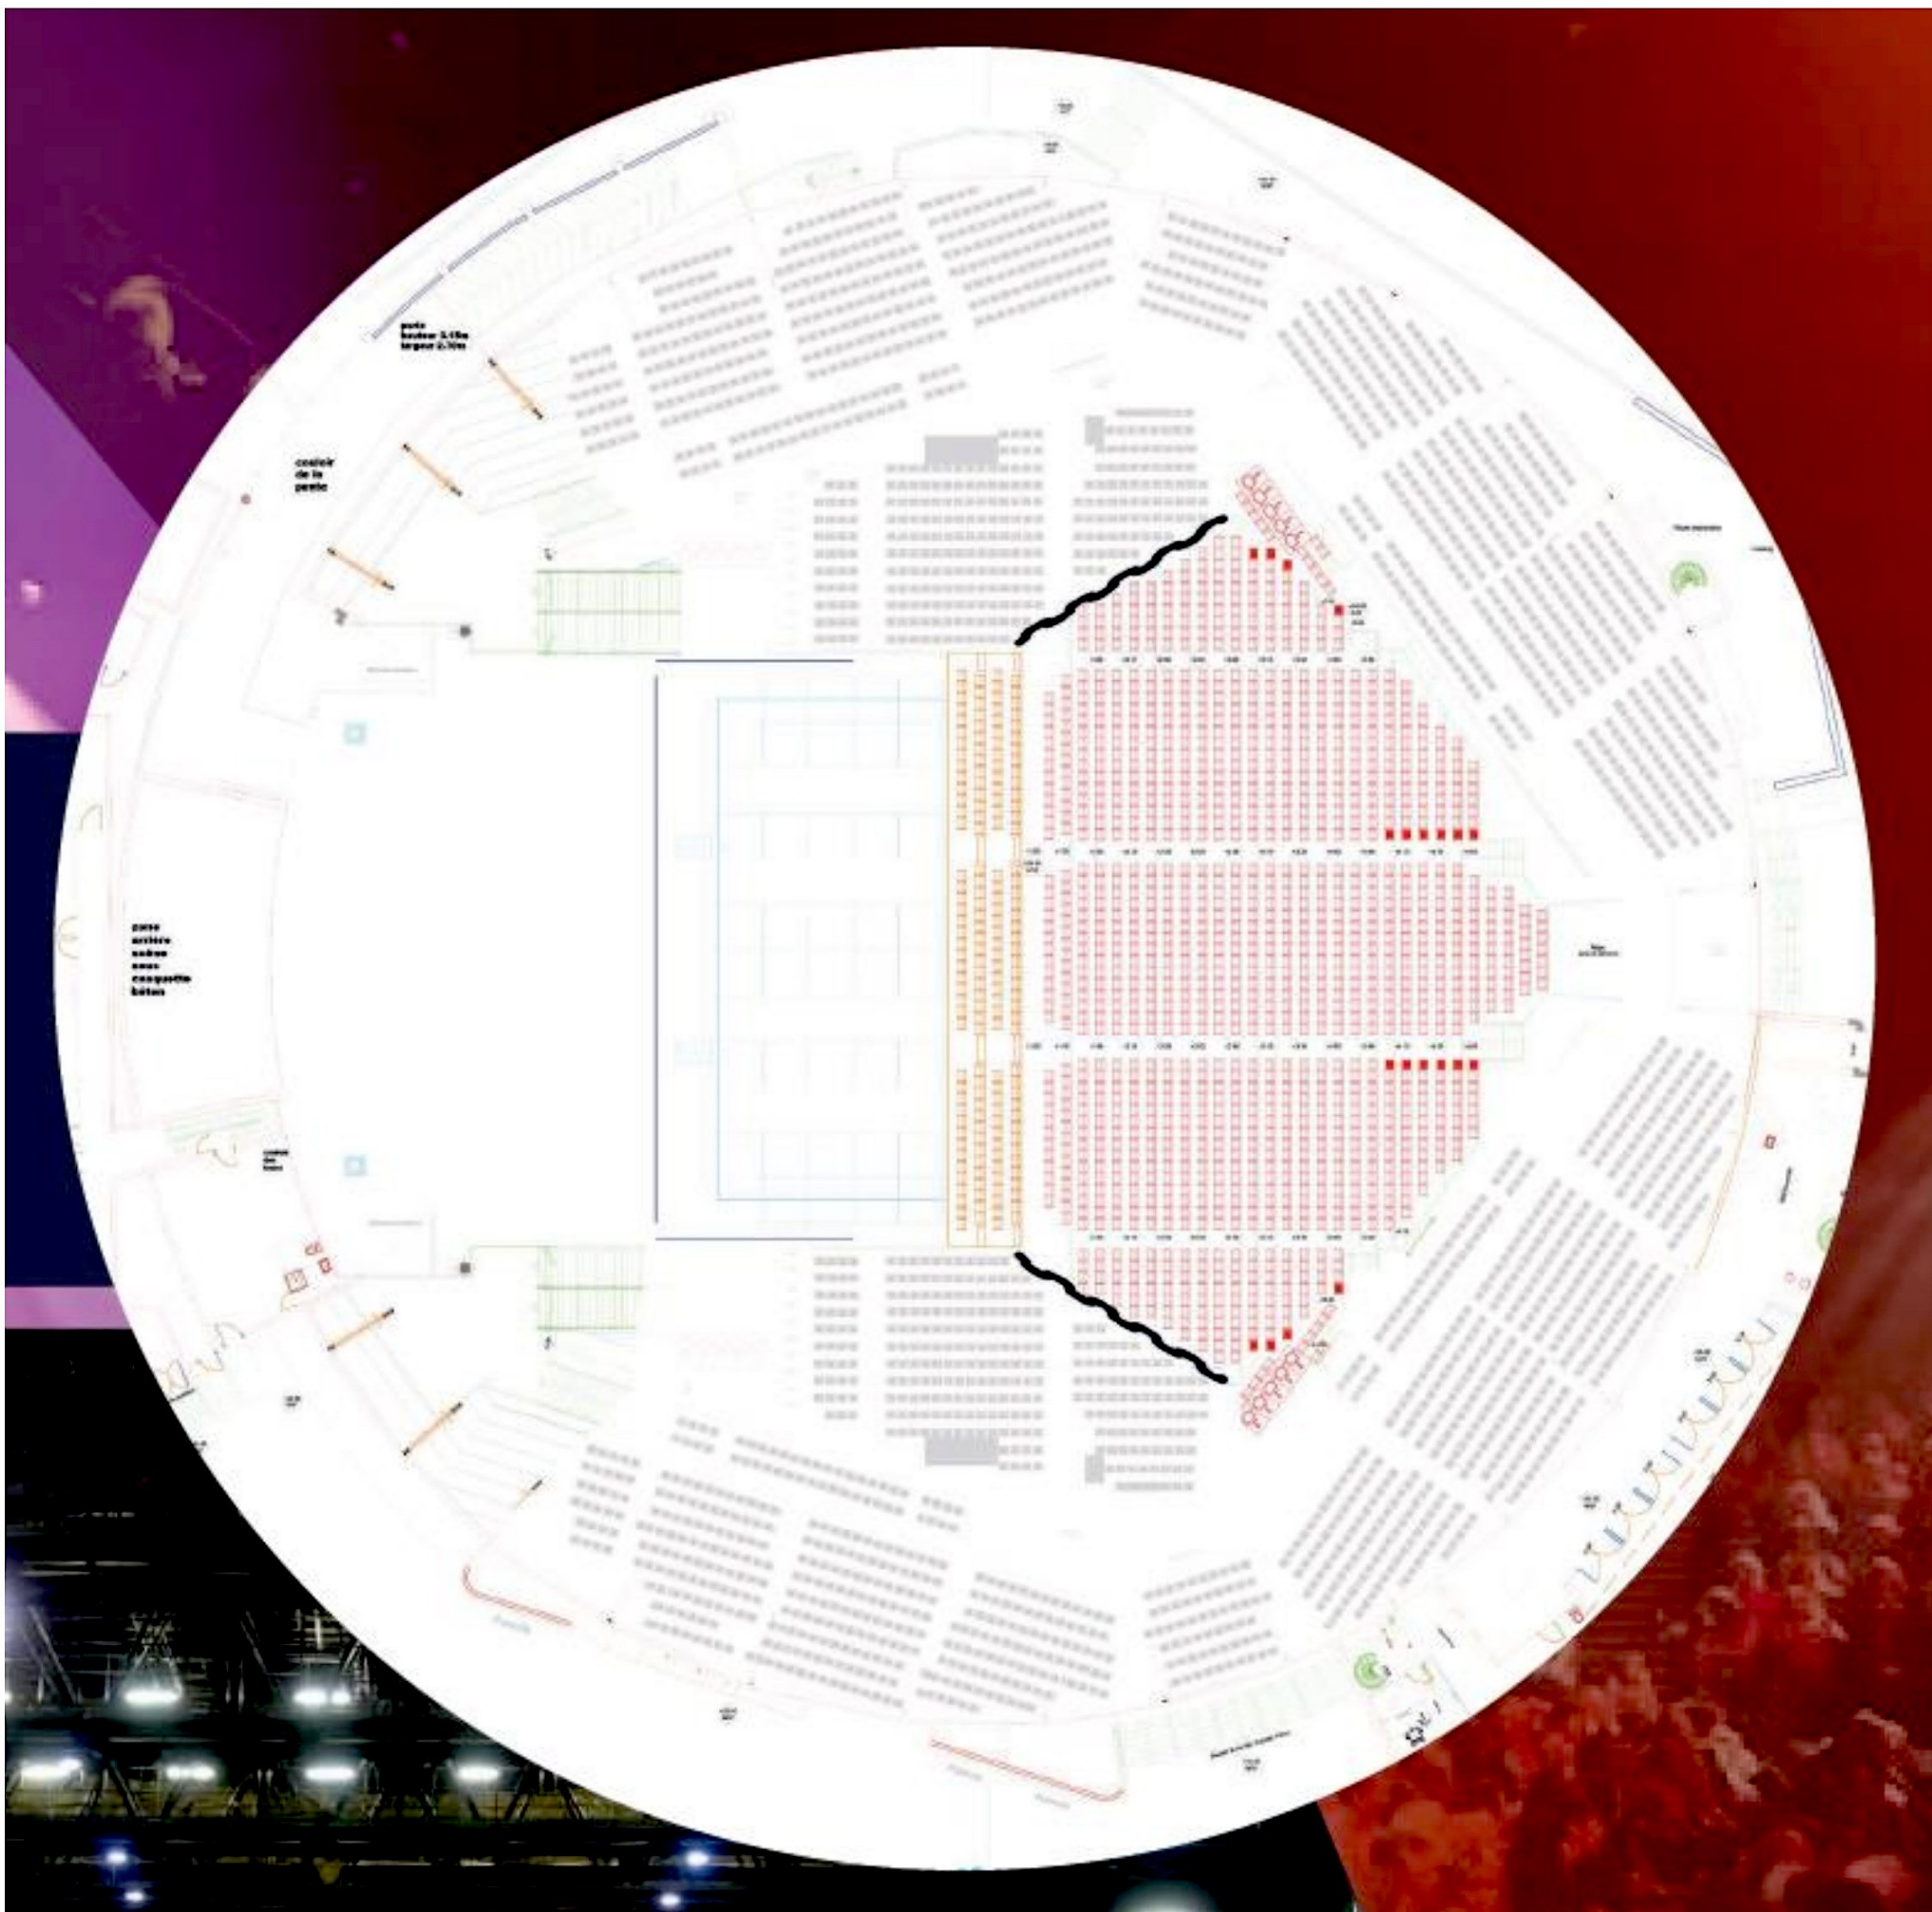

5 100 places – Assis/Debout (fosse 1 700 places)

4 300 places – Assises

Le Dome de Paris related information

[Dome de Paris transport options](#)

2 000 places – Assises

1 500 à 4 600 places – Assises

Related Paris transport maps